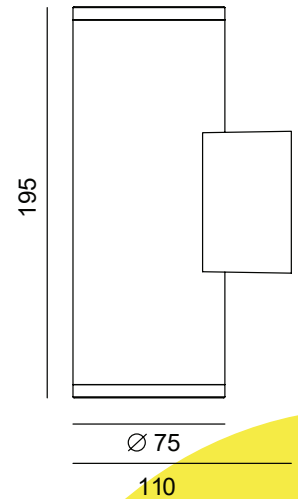

WALL LAMP OUTDOOR LIGHT

TECHNICAL SHEET

KL-W004

KEYLIGHT

SPAIN

PRODUCTOS DE ILUMINACION

FEATURES

- 220-240V
- CE ROHS Certified
- Aluminum die-casting body
- PMMA Diffuser
- 3-years warranty

SPECIFICATIONS

Product Code	KL-W004
Power	2*7W
Input	220-240V
Luminous flux	800 lm
Color Temperature	2700k-6500k
Beam Angle	30°
Power factor	≥0.92
CRI	80
Finishing Colors	White/Silver Grey/Dark Grey/Black
LED Type	COB
IP Rating	IP65 Class 1
Size	195mm*110mm*Ø75mm
Warranty	3 years